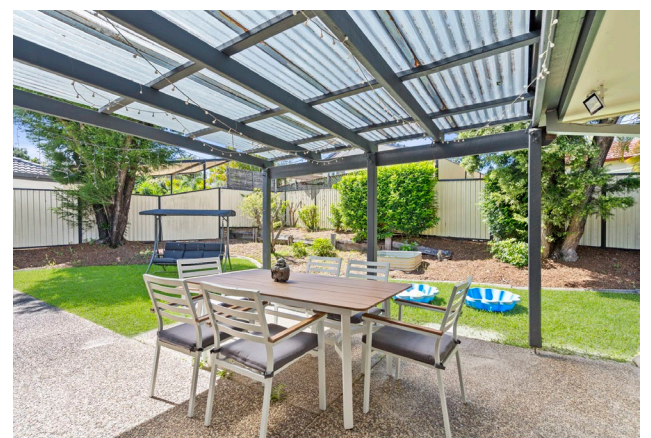

Robina, QLD

Short Term
Accommodation

House Size
3 bedrooms

Support
24/7

Bathrooms
2 bathrooms

Location
4226

Take a break on Queensland's vibrant Gold Coast

Multicap's Robina accommodation is ideally located in the heart of the Gold Coast, with easy access to major attractions, theme parks, beaches and hinterland.

Located just 2 minutes from Robina Town Centre and CBUS Super Stadium, with beachfront only 15 minutes away, the home offers access to a wide range of entertainment and activities to enjoy.

This accommodation offers:

- Single story house with ramp access + no steps
- Accessible showers, toilets, & beds
- Hoist available on request
- Welcome pack on arrival
- Two large living areas
- Three customer bedrooms with TV + built-in robes
- Additional staff bedroom for 24-hour support
- Secure backyard with covered patio + BBQ

Whether it's for a holiday, recovering from a hospital stay or just a short break from home, we take great care in creating comfortable and secure living environments. With our expert support on hand 24-hours a day, we work with you to ensure you have a wonderful stay, every time.

Phone 1300 135 886 for more
information or visit us at multicap.org.au

all ways. always.

MULTICAP®
HIGH NEEDS DISABILITY SUPPORT