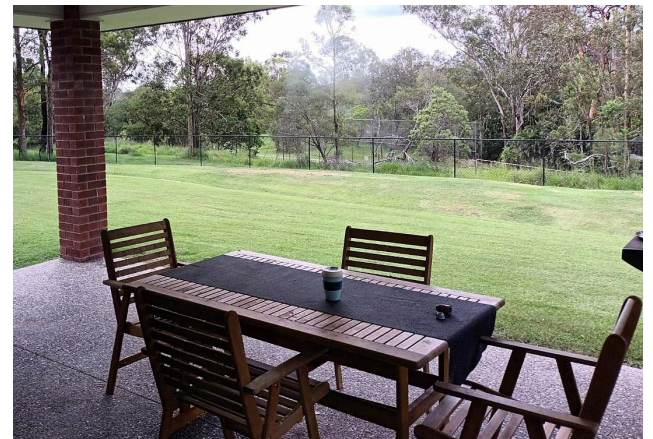

Mount Ommaney, QLD

Short Term
Accommodation

House Size
5 bedrooms

Support
24/7

Bathrooms
2 bathrooms

Location
4074

A tranquil bush getaway only 15 minutes from the Brisbane CBD!

Multicap's Mount Ommaney accommodation is located in a beautiful and leafy area of Brisbane's south-west suburbs, making it the perfect place to take a break, while staying close to everything you need.

Your Mount Ommaney getaway offers access to a wide range of restaurants, coffee shops, parks, and entertainment options, as well as a variety of regular themed holiday events to suit your interests.

This accommodation offers:

- Fully accessible single-storey home
- Large, covered entertainer's patio with BBQ
- 4 customer bedrooms, 2 with accessible ensuites
- Additional staff bedroom for 24-hour support
- Fully fenced property with large grass area + raised garden beds
- Media room
- Easy access to parks and public transport
- Private transport to activities available on request

Whether it's for a holiday, recovering from a hospital stay, or just a short break from home, we take great care in creating comfortable and secure living environments.

With our expert support on hand 24 hours a day, we work with you to ensure you have a wonderful stay, every time.

Phone 1300 135 886 for more
information or visit us at multicap.org.au

all ways. always.

MULTICAP®
HIGH NEEDS DISABILITY SUPPORT