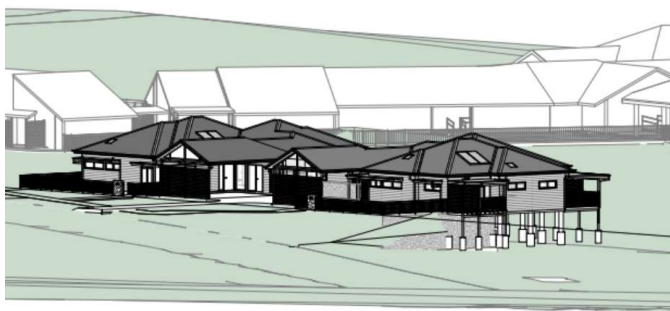

Come home to independence with this new modern three-bedroom villa in the heart of Rockhampton, where everything you need is at your fingertips.

House Lifestyle

This villa has three bedrooms, two bathrooms, full kitchen, lounge room, and laundry. This property will be perfect for someone who is looking for a balance of privacy and social interaction.

Ideal Applicants

Our team are currently looking for a future tenant who is ready to experience supported independence in this beautiful new home.

Important information

Applicants must have Supported Independent Living (SIL) funding to live in this property.

Key Features

- New single story home
- Covered two car parking
- Open plan kitchen and living area
- Private bedroom with accessible bathroom
- Bedroom for 24-hour support
- Wide sliding doors to covered entertaining deck
- Split system air conditioning

Nearby Features

- Next door to Multicap Community Hub
- Close to Rockhampton Hospital
- Just minutes to Rockhampton Airport
- Nearby parks with walking paths
- 5 minutes to Rockhampton Zoo
- 6-minute drive to Rockhampton CBD
- 11 minutes to Stockland Rockhampton Shopping Centre